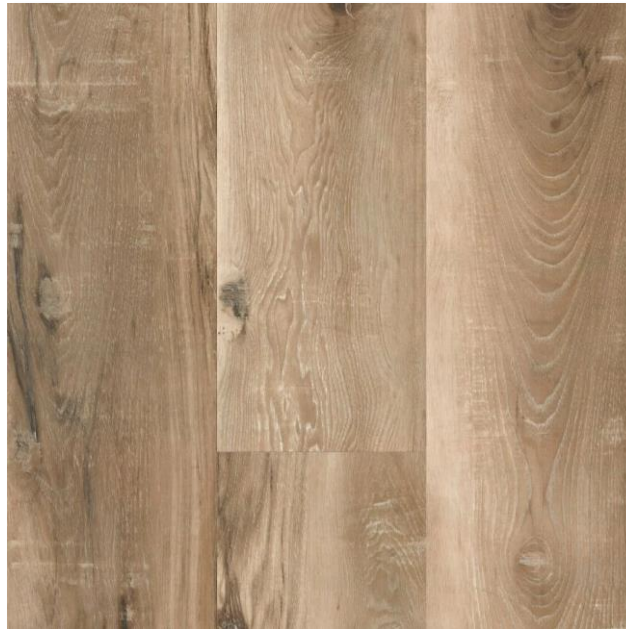

**LOWER  
CABINETS**  
SONOMA, SAGE

**DOOR HARDWARE**  
SCHLAGE, SOLSTICE,  
BLACK FINISH

**INTERIOR DOOR STYLE**  
FLAT PANEL

**CARPET**  
ENLIGHTENMENT,  
BIRCH

**HANDRAIL STAIN**  
EBONY

**LVT FLOORING**  
CALI LONGBOARD, SEABOARD OAK