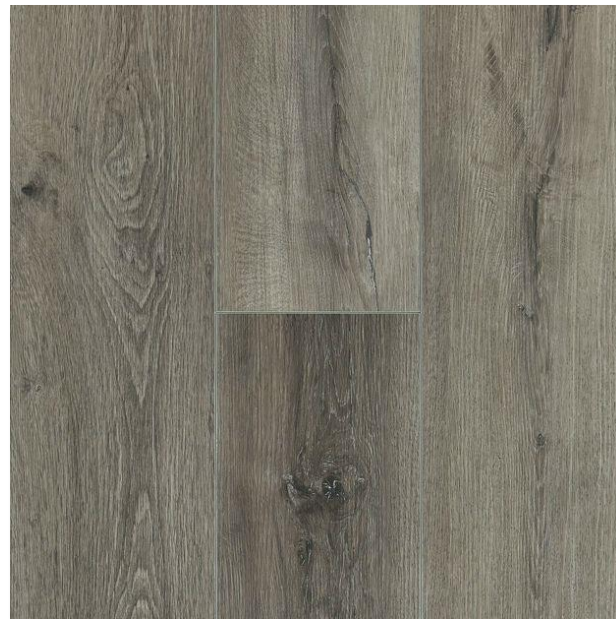

**INTERIOR DOOR STYLE**  
FLAT PANEL

**CARPET**  
GRAND TURK,  
MAGNOLIA BLOOM

**HANDRAIL STAIN**  
ONYX STONE

**LVT FLOORING**  
ROBBINS, DEEP VALLEY

**INTERIOR PAINT**  
SHERWIN WILLIAMS  
EXTRA WHITE