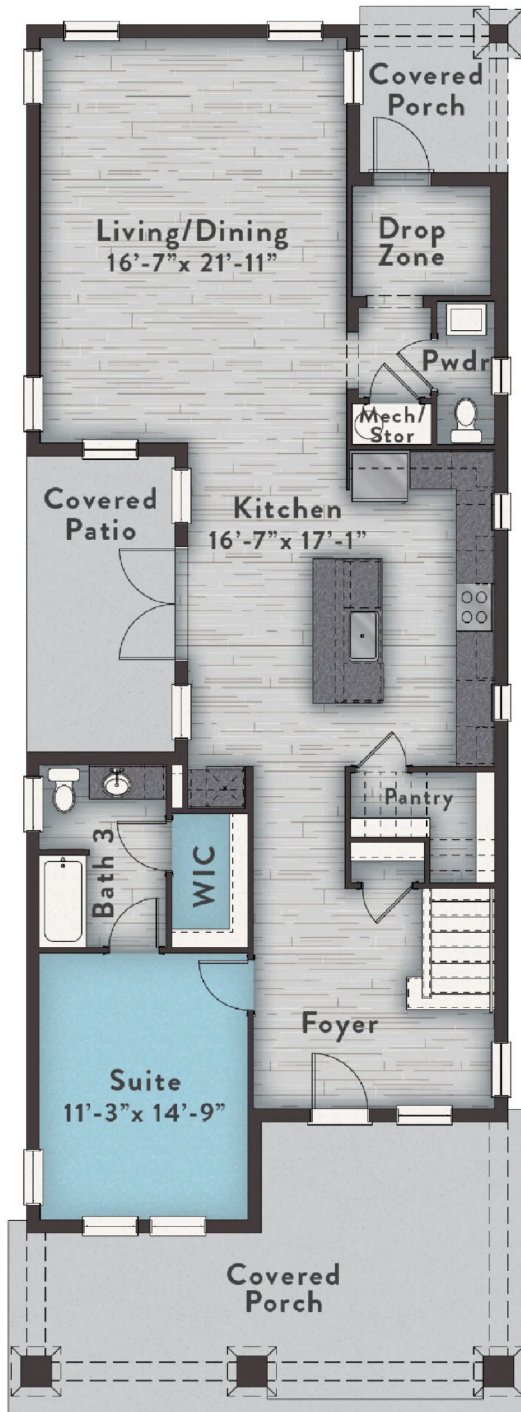

PALLADIUM

ALLOY

BY ONYX+EAST.

2,590 sq. ft.

4 Bed

3.5 Bath

2-Car

The Palladium features an open foyer leading to the spacious kitchen, living and dining area, and first-floor powder bath. The kitchen is complete with a large center island, ample counter and cabinet space, and walk-in pantry. Directly off the kitchen is a covered patio perfect for entertaining. The first floor also features a suite guest room with a private full bath and walk-in closet. The primary bedroom suite on the second floor is highlighted by an oversized walk-in closet, dual-sink vanity, large luxe shower and private water closet. The second floor also includes a second and third bedroom with shared full bath, spacious loft, and laundry room.

PALLADIUM

4 Bed | 3.5 Bath | 2,590 sq. ft.

FIRST FLOOR

SECOND FLOOR