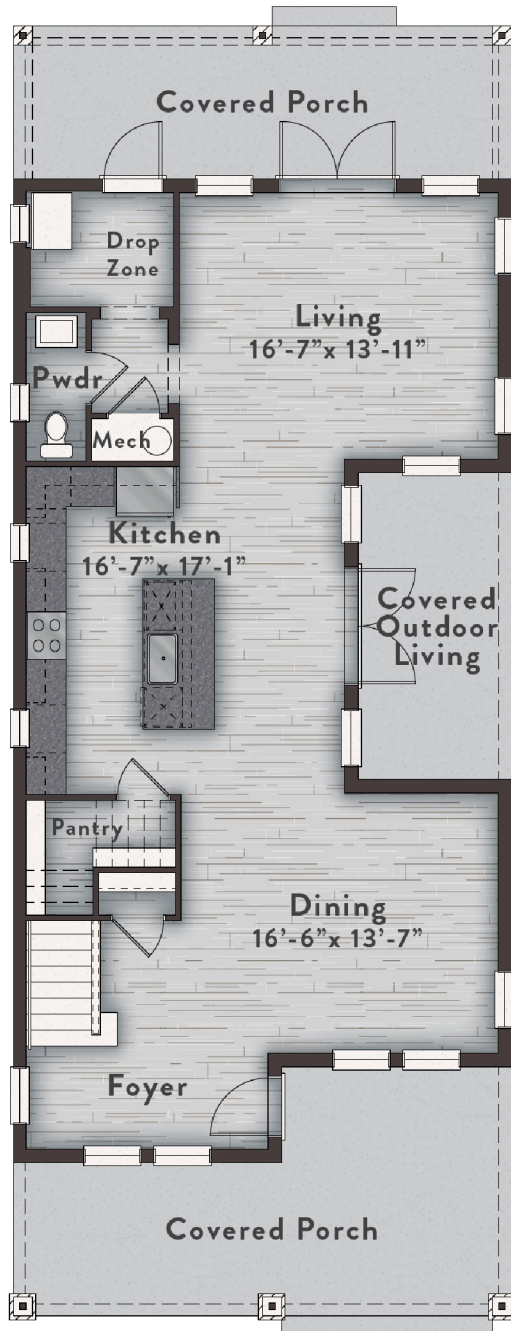

## ALLOY

BY ONYX+EAST.

2,586 sq. ft.

3 Bed

2.5 Bath

2-Car

The Amethyst features an open foyer onto the spacious great room and casual dining area. The well-equipped kitchen is complete with a large center island with breakfast bar, ample counter and cabinet space and a roomy pantry. The primary bedroom suite is highlighted by a generous walk-in closet and spa-like primary bath with dual-sink vanity, large luxe shower and private water closet. The secondary bedroom features a generous closet and shared full hall bath. Additional highlights include a optional first-floor bedroom and full bath.

# AMETHYST

3 Bed | 2.5 Bath | 2,586 sq. ft.

## FIRST FLOOR

## SECOND FLOOR