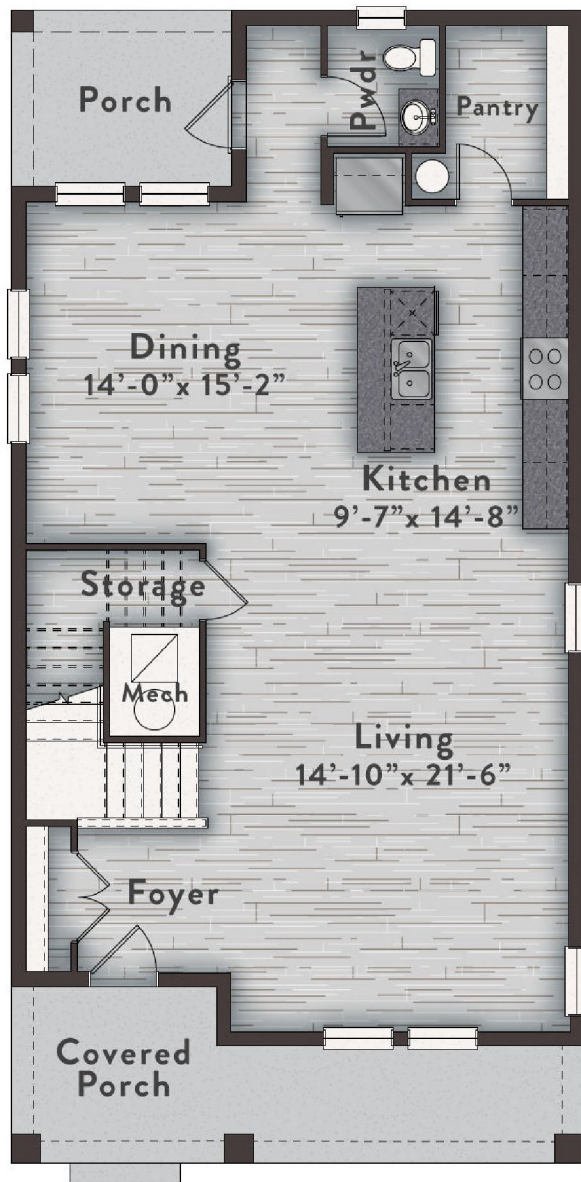

## ALLOY

BY ONYX+EAST.

2,232 sq. ft.

3 Bed

2.5 Bath

Optional 2-Car

Farmhouse

The well-designed Copper features an open foyer onto the spacious great room and casual dining area. The well-equipped kitchen is complete with a large center island with breakfast bar, ample counter and cabinet space and a roomy pantry. The primary bedroom suite is highlighted by a generous walk-in closet and spa-like primary bath with dual-sink vanity, large luxe shower and private water closet. The secondary bedroom features a generous closet and shared full hall bath. Additional highlights include a optional first-floor bedroom and full bath.

# COPPER

3 Bed | 2.5 Bath | 2,232 sq. ft.

## FIRST FLOOR

## SECOND FLOOR