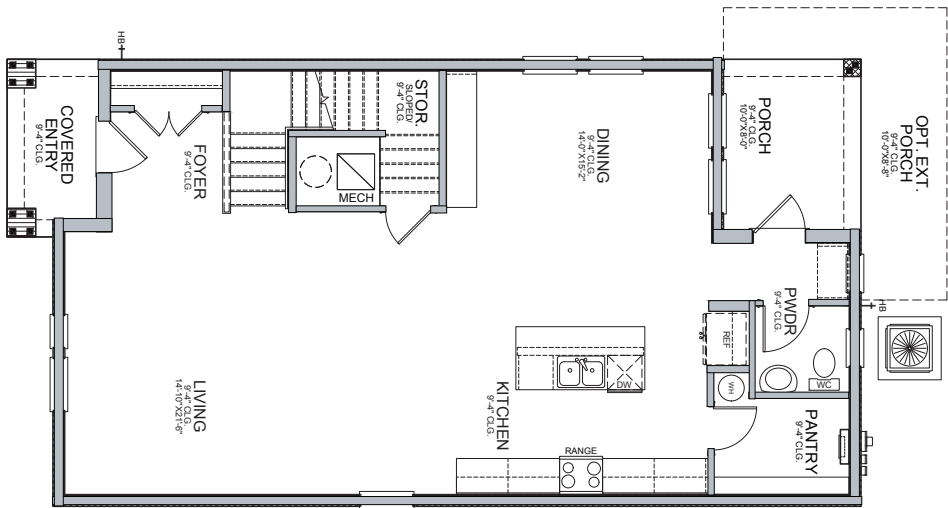

1201 E Osborne Ave, Tampa, FL 33603

TITANIUM

MERMAUX
BY ONYX+EAST.

- 3 Bed
- 2.5 Bath
- 2,412 Sq. Ft.
- Optional 2 Car

FIRST FLOOR

SECOND FLOOR

1203 Osborne Ave, Tampa, FL 33603

COPPER

MERAUX
BY ONYX+EAST.

3 Bed 2.5 Bath 2,232 Sq. Ft. Optional 2 Car

FIRST FLOOR

SECOND FLOOR