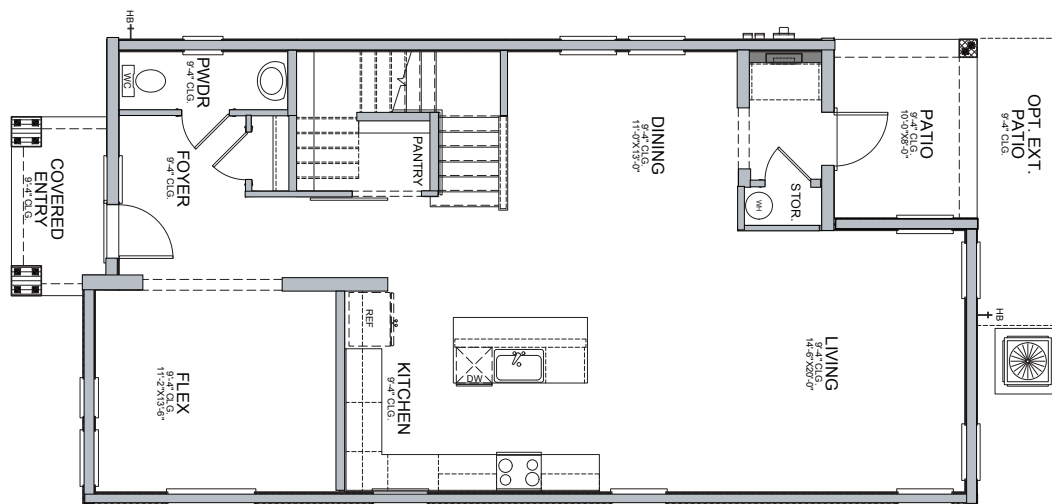

1201 E Osborne Ave, Tampa, FL 33603

TITANIUM

MERMAUX
BY ONYX+EAST.

- 3 Bed
- 2.5 Bath
- 2,412 Sq. Ft.
- Optional 2 Car

FIRST FLOOR

SECOND FLOOR

1203 Osborne Ave, Tampa, FL 33603

COPPER

MERAUX
BY ONYX+EAST.

3 Bed 2.5 Bath 2,232 Sq. Ft. Optional 2 Car

FIRST FLOOR

SECOND FLOOR