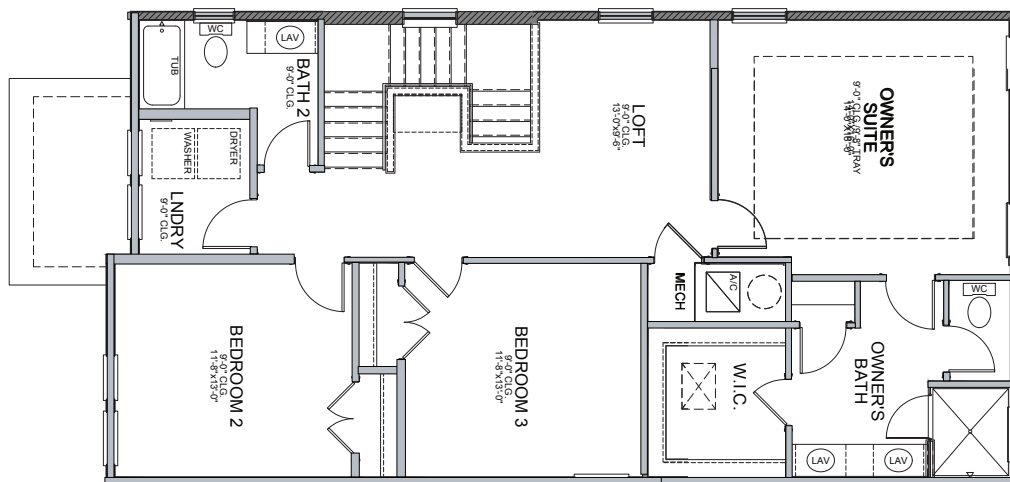

1201 E Osborne Ave, Tampa, FL 33603

TITANIUM

MERMAUX
BY ONYX+EAST.

- 3 Bed
- 2.5 Bath
- 2,412 Sq. Ft.
- Optional 2 Car

FIRST FLOOR

SECOND FLOOR

1203 Osborne Ave, Tampa, FL 33603

COPPER

MERAUX
BY ONYX+EAST.

3 Bed 2.5 Bath 2,232 Sq. Ft. Optional 2 Car

FIRST FLOOR

SECOND FLOOR