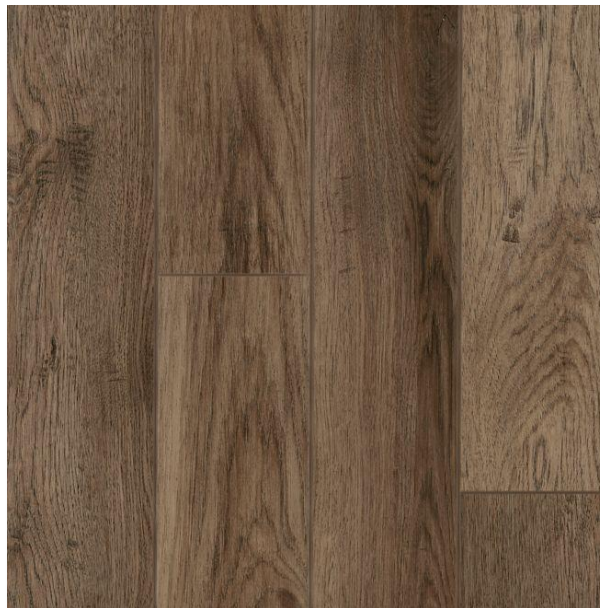

**FAUCET**  
PEERLESS-  
PRECEPT,  
2 HANDLE  
BLACK  
FINISH

**DOOR HARDWARE**  
SCHLAGE, SOLSTICE,  
BLACK FINISH

**INTERIOR DOOR STYLE**  
FLAT PANEL

**CARPET**  
MEADOW VISTA,  
TAUPE

**LVT FLOORING**  
ARMSTRONG, SOUTH CREEK BROWN