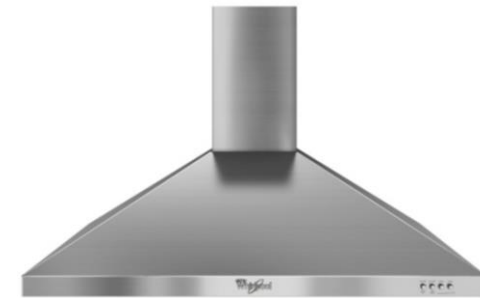

## KITCHEN

KITCHEN CABINET  
TIMBERLAKE BARNETT  
DURAFORM LINEN

KITCHEN ISLAND  
TIMBERLAKE BARNETT  
DURAFORM LINEN

COUNTERTOP  
QUARTZ  
ARTIC WHITE

ISLAND COUNTERTOP  
QUARTZ  
CALACATTA  
CLASSIQUE

TILE BACKSPLASH  
REMEDY- ELIXER

BACKSPLASH GROUT  
SANDSTONE BEIGE

KITCHEN PENDANT  
CLARION- MATTE BLACK

KITCHEN  
FAUCET  
DELTA TRINISIC  
MATTE BLACK

KITCHEN SINK  
LARGE SINGLE BOWL  
STAINLESS STEEL  
OASIS 115

DISHWASHER  
WHIRLPOOL  
WDT970SAHZ

GAS RANGE  
WHIRLPOOL  
MICRO-OVEN  
COMBO

COOKTOP  
WHIRLPOOL  
36" WCG55US6HS

RANGE HOOD  
WHIRLPOOL  
36"  
WGXR7336DX