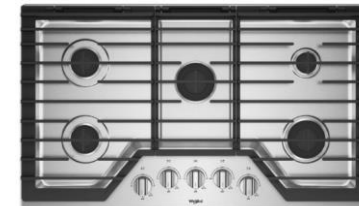

## KITCHEN

KITCHEN CABINET  
TIMBERLAKE BARNETT  
DURAFORM LINEN

KITCHEN ISLAND  
TIMBERLAKE BARNETT  
DURAFORM LINEN

COUNTERTOP  
QUARTZ  
ARTIC WHITE

ISLAND COUNTERTOP  
QUARTZ  
CALACATTA  
CLASSIQUE

TILE BACKSPLASH  
REMEDY- ELIXER

BACKSPLASH GROUT  
SANDSTONE BEIGE

KITCHEN PENDANT  
CLARION- MATTE BLACK

KITCHEN  
FAUCET  
DELTA TRINISIC  
MATTE BLACK

KITCHEN SINK  
LARGE SINGLE BOWL  
STAINLESS STEEL  
OASIS 115

DISHWASHER  
WHIRLPOOL  
WDT970SAHZ

GAS RANGE  
WHIRLPOOL  
MICRO-OVEN  
COMBO

COOKTOP  
WHIRLPOOL  
36" WCG55US6HS

RANGE HOOD  
WHIRLPOOL  
36"  
WGXR7336DX