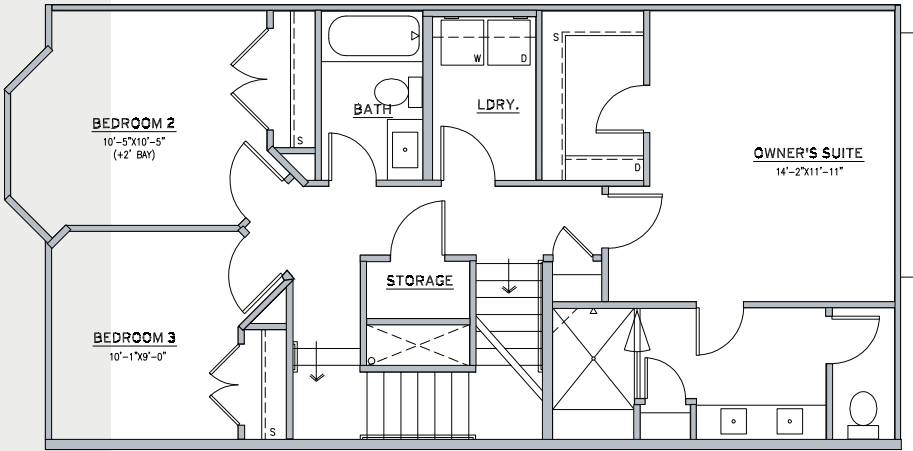

# CAMBRIDGE

3+ Bed | 2.5+ Bath | 2,734+ Sq. Ft.

SEE BUILDING PLANS FOR BAY WINDOW LOCATIONS AT END UNITS.

first floor

SEE BUILDING PLANS FOR BAY WINDOW LOCATIONS AT END UNITS.

second floor

# CAMBRIDGE

3+ Bed | 2.5+ Bath | 2,734+ Sq. Ft.

LAUNDRY LINEN

LAUNDRY SINK

third floor

OWNER'S BATH - SHOWER ROOM

OWNER'S BATH - SHOWER ROOM W/TUB

RESIDENTIAL LIFT

LAUNDRY FOLDING STATION

LUXE ENTERTAINMENT CENTER

LUXE ENTERTAINMENT WALL

fourth floor

POWDER BATH

LUXE ENTERTAINMENT CENTER AND BATH

RESIDENTIAL LIFT

CORNER LUXE ENTERTAINMENT CENTER