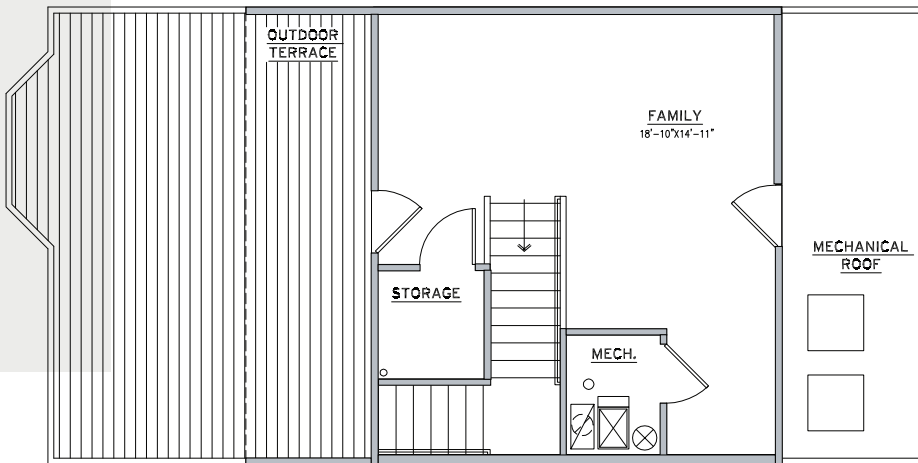

# CAMBRIDGE

3+ Bed | 2.5+ Bath | 2,734+ Sq. Ft.

SEE BUILDING PLANS FOR BAY WINDOW LOCATIONS AT END UNITS.

first floor

SEE BUILDING PLANS FOR BAY WINDOW LOCATIONS AT END UNITS.

second floor

# CAMBRIDGE

3+ Bed | 2.5+ Bath | 2,734+ Sq. Ft.

LAUNDRY LINEN

LAUNDRY SINK

third floor

OWNER'S BATH - SHOWER ROOM

OWNER'S BATH - SHOWER ROOM W/TUB

RESIDENTIAL LIFT

LAUNDRY FOLDING STATION

LUXE ENTERTAINMENT CENTER

LUXE ENTERTAINMENT WALL

fourth floor

POWDER BATH

LUXE ENTERTAINMENT CENTER AND BATH

RESIDENTIAL LIFT

CORNER LUXE ENTERTAINMENT CENTER