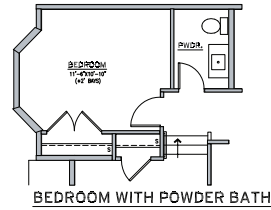

CAMBRIDGE

3+ Bed | 2.5+ Bath | 2,734+ Sq. Ft.

first floor