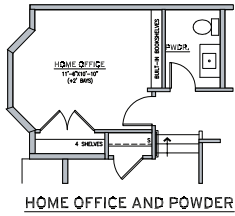

CAMBRIDGE

3+ Bed | 2.5+ Bath | 2,734+ Sq. Ft.

first floor