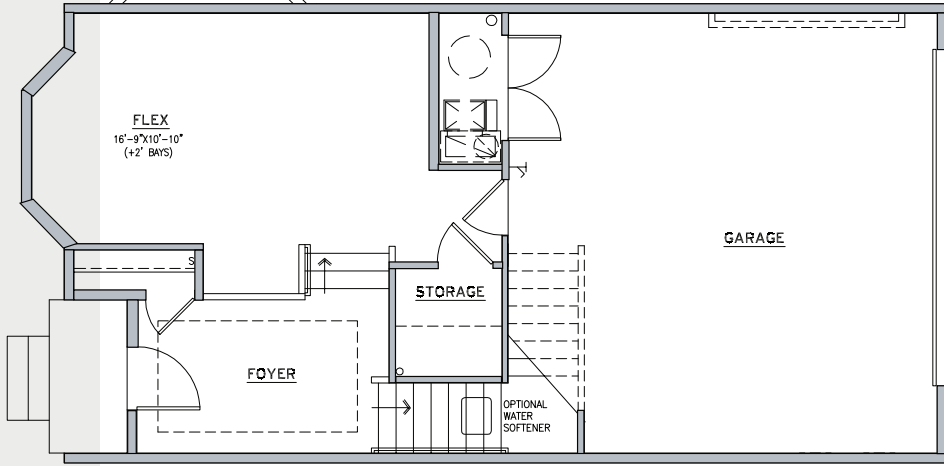

CAMBRIDGE

3+ Bed | 2.5+ Bath | 2,734+ Sq. Ft.