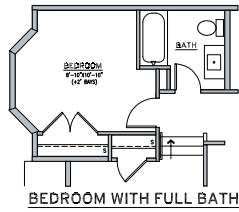

CAMBRIDGE

3+ Bed | 2.5+ Bath | 2,734+ Sq. Ft.

first floor