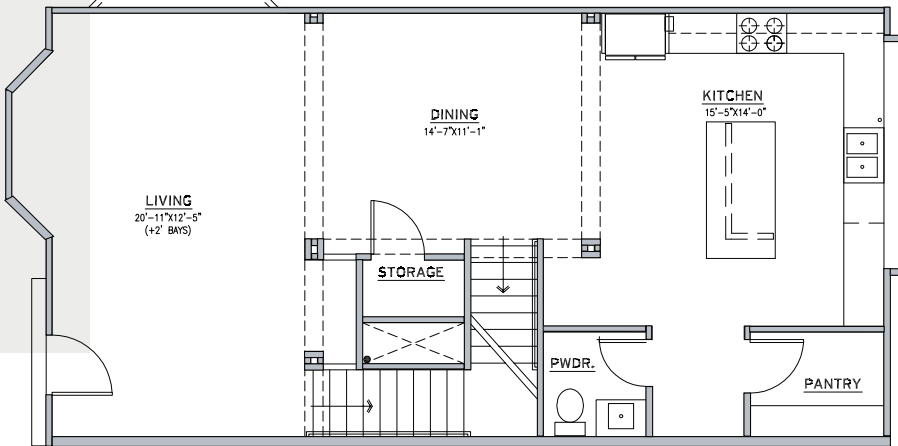

first floor