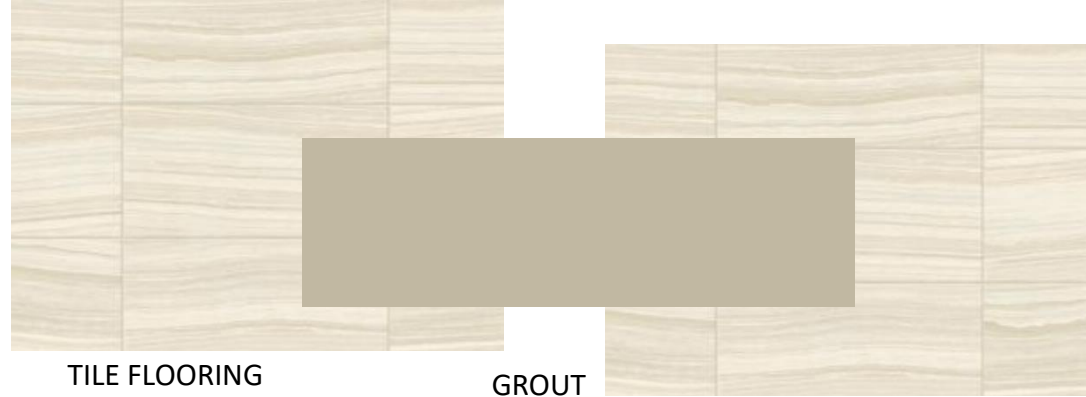

RANGE HOOD
WHIRLPOOL
30" WVV53UC0FS

MICROWAVE
WHIRLPOOL
WMH31017HS

1728 ROSETTE | SELECTIONS

MASTER BATHROOM

BATHROOM
CABINET
TIMBERLAKE BARNETT-
DURAFORM LINEN

BATHROOM
COUNTERTOP
QUARTZ
ARTIC WHITE

TILE FLOORING
SANTINO
CHIARO