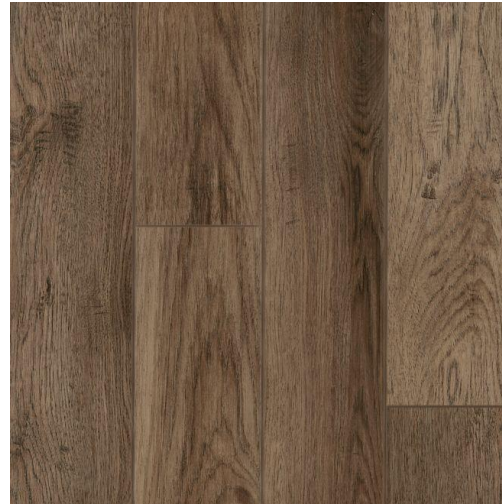

## POWDER BATHROOM

PEDISTAL SINK  
MAVERICK

VANITY LIGHT  
REPLAY 2 BATHLIGHT  
BRUSHED NICKEL  
PROGRESS P2158-09

BATHROOM FAUCET  
PRECEPT TWO HANDLE  
BRUSHED NICKEL  
P299102LF-BN

## GENERAL

CARPET  
SHAW  
INTO THE WIND  
501 TAUPE STONE

LVT FLOORING  
ARMSTRONG  
SOUTH CREEK BROWN

HANDRAIL STAIN  
SANDSTONE-CCW008

DOOR HARDWARE  
SCHLAGE SOLSTICE  
BRUSHED NICKEL

BATHROOM ACCESSORIES  
MOEN EDGESTONE BRUSHED NICKEL