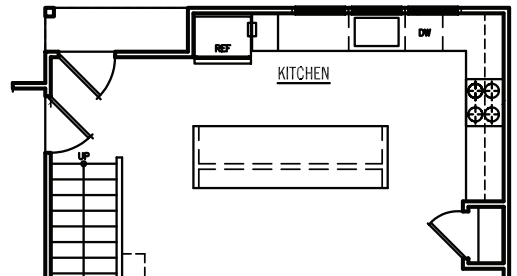

MONON ROOTS

ASTORIA

FIRST FLOOR

Window Seat

4 Panel Slider

Entertainment Center

Buffet

CHEF'S KITCHEN

3 Bed | 2.5 Bath
2,121+ sq. ft.

ONYX+EAST

MONON ROOTS

ASTORIA

SECOND FLOOR

Luxe Shower

Wet Bar

3 Bed | 2.5 Bath