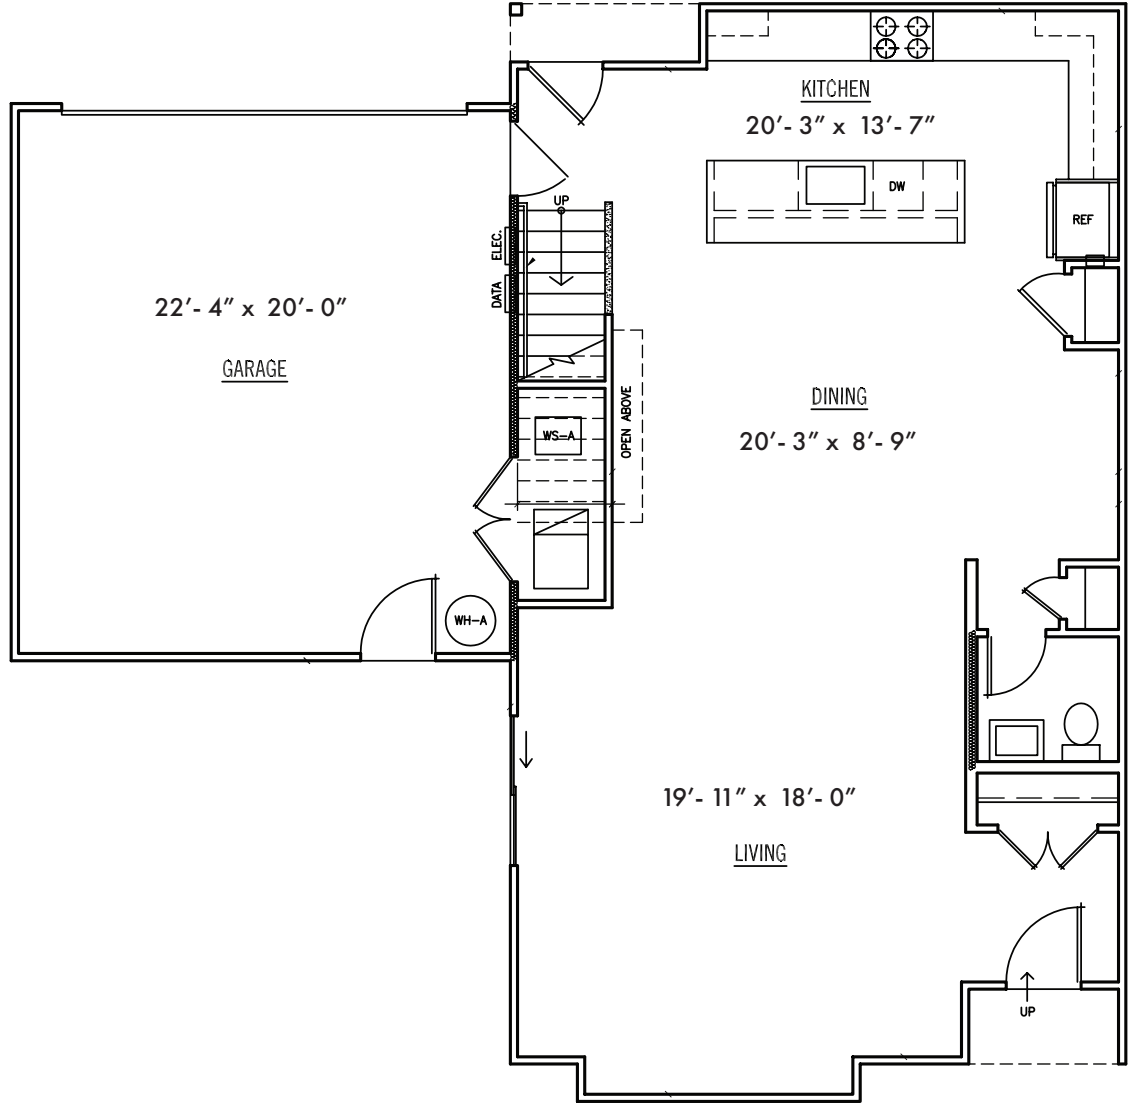

MONON ROOTS

ASTORIA

FIRST FLOOR

Window Seat

4 Panel Slider

Entertainment Center

Buffet

CHEF'S KITCHEN

3 Bed | 2.5 Bath
2,121+ sq. ft.

ONYX+EAST

MONON ROOTS

ASTORIA

SECOND FLOOR

Luxe Shower

Wet Bar

3 Bed | 2.5 Bath

2,121+ sq. ft.

ONYX+EAST