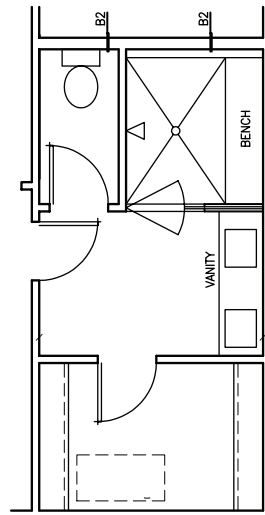

3 Bed | 2.5 Bath
2,121+ sq. ft.

ONYX+EAST

MONON ROOTS

ASTORIA

SECOND FLOOR

Luxe Shower

Wet Bar

3 Bed | 2.5 Bath

2,121+ sq. ft.

ONYX+EAST