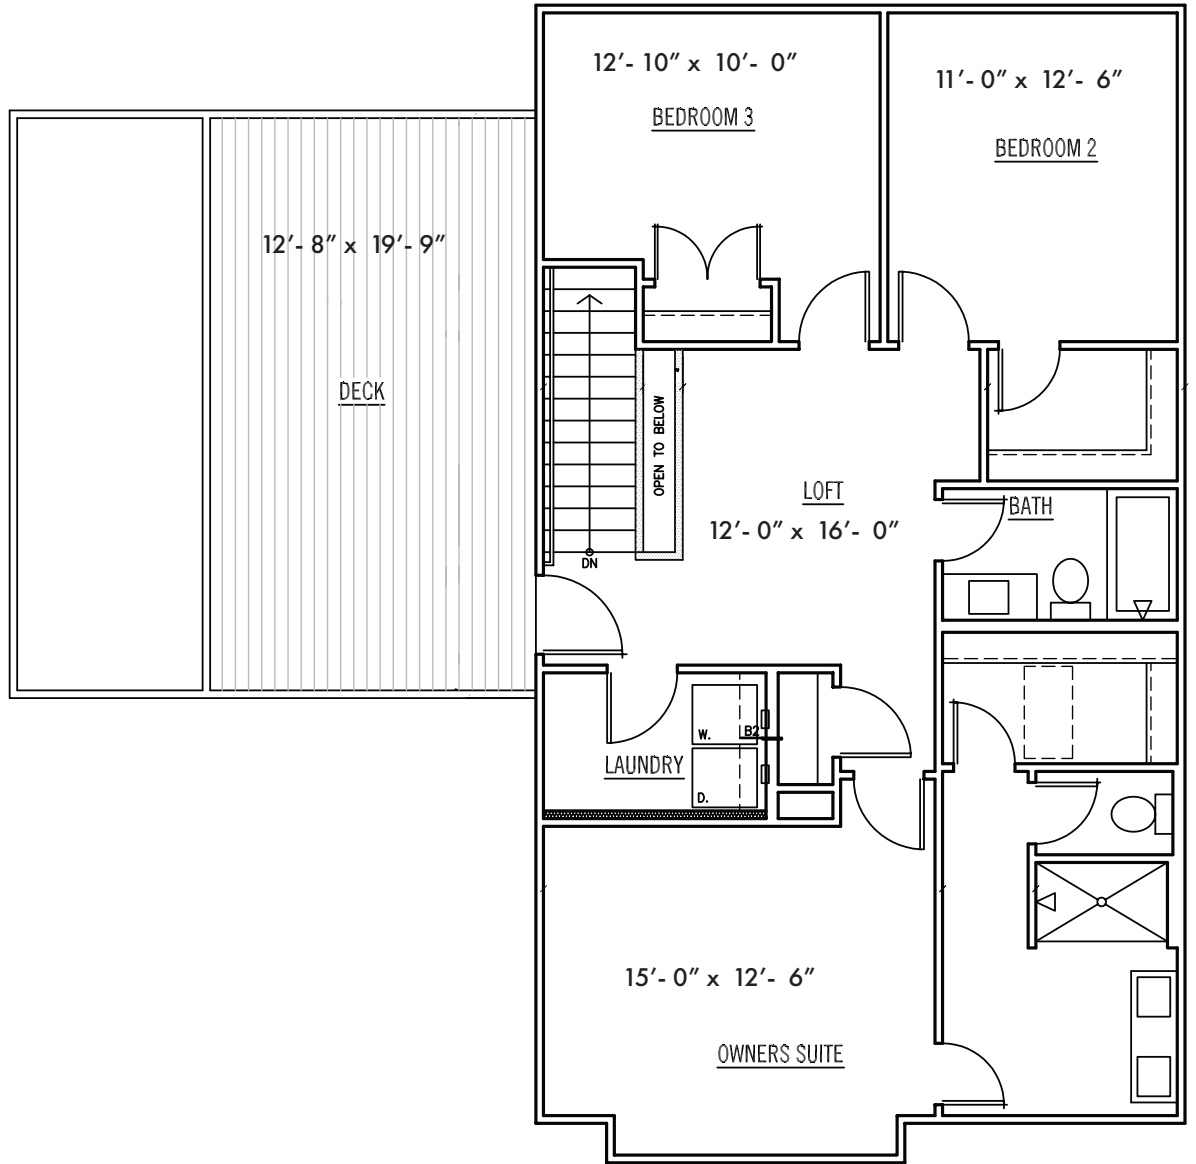

MONON ROOTS

ASTORIA

FIRST FLOOR

Window Seat

4 Panel Slider

Entertainment Center

Buffet

CHEF'S KITCHEN

3 Bed | 2.5 Bath
2,121+ sq. ft.

ONYX+EAST

MONON ROOTS

ASTORIA

SECOND FLOOR

Luxe Shower

Wet Bar

3 Bed | 2.5 Bath

2,121+ sq. ft.

ONYX+EAST