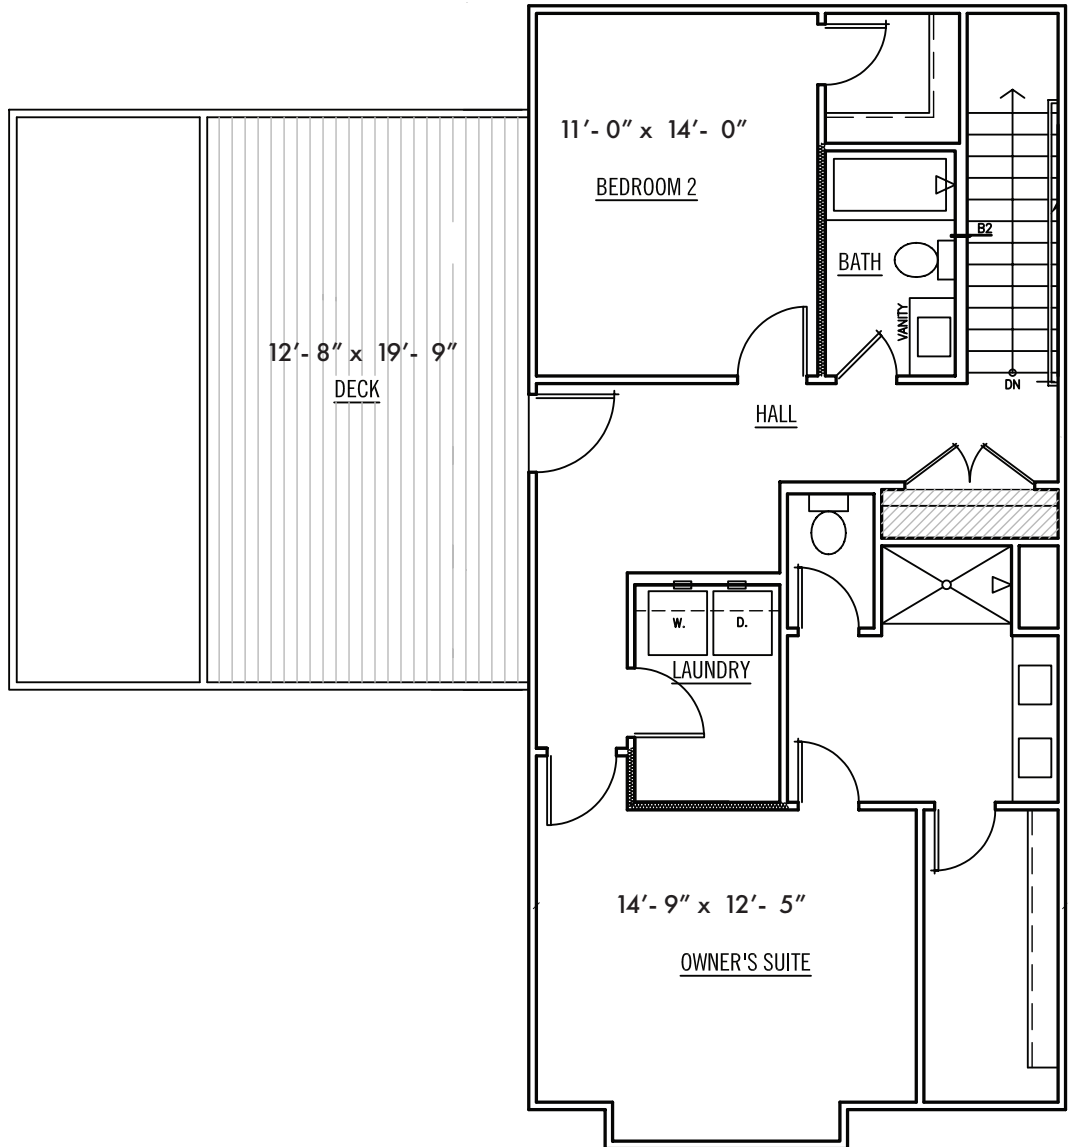

MONON ROOTS

ALLSTON

2 Bed | 2.5 Bath
1,774+ sq. ft.

ONYX+EAST

FIRST FLOOR

Window Seat

Wet Bar

Panel Slider

Buffet

Entertainment Center

U.C.
WINE
FRIDGE

MONON ROOTS

ALLSTON

SECOND FLOOR

Wet Bar

Linen Closet

Desk

Optional Bathroom
Door Location

Luxe Shower

Optional Laundry Door

Laundry Casework

Hallway Desk

2 Bed | 2.5 Bath
1,774+ sq. ft.

ONYX+EAST