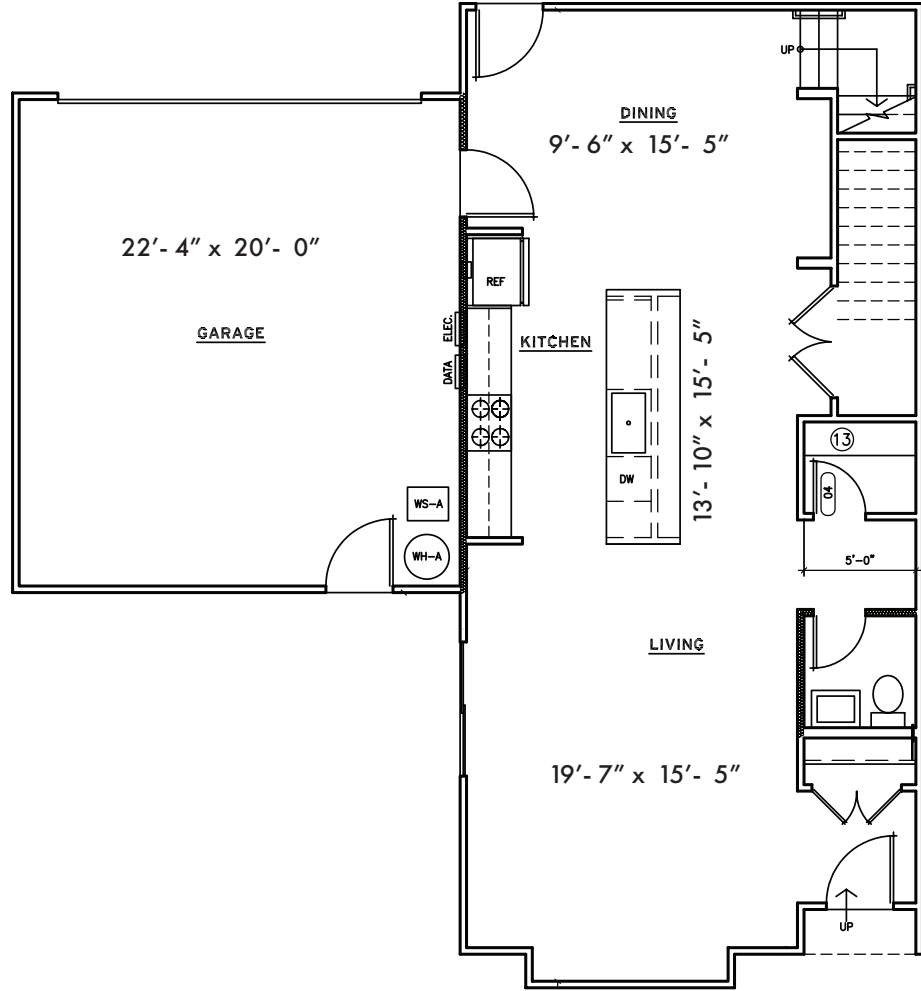

MONON ROOTS

ALLSTON

2 Bed | 2.5 Bath
1,774+ sq. ft.

ONYX+EAST

FIRST FLOOR

Window Seat

Wet Bar

Panel Slider

Buffet

Entertainment Center

U.C.
WINE
FRIDGE

MONON ROOTS

ALLSTON

SECOND FLOOR

Wet Bar

Linen Closet

Desk

Optional Bathroom
Door Location

Luxe Shower

Optional Laundry Door

Laundry Casework

Hallway Desk

2 Bed | 2.5 Bath
1,774+ sq. ft.

ONYX+EAST